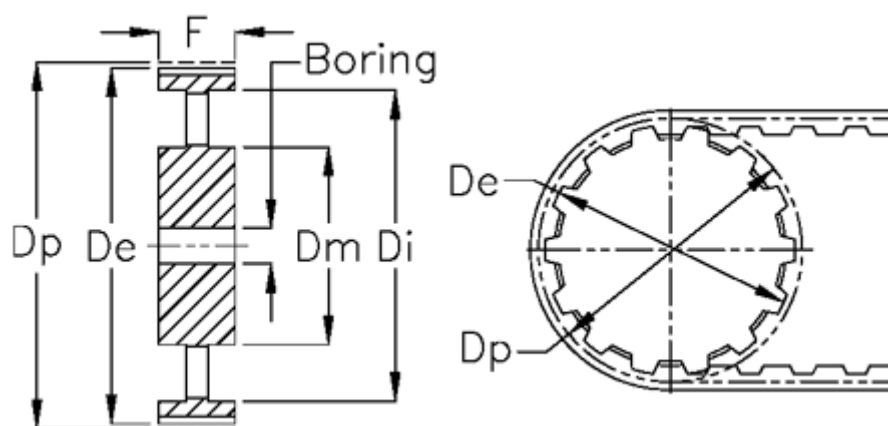

Article number: 604145192055

Description: Timing belt pulley with hub
HTD 192 14M 55

Measures

Bore	= 28	Type	= 14M
De	= 852.82	Weight	= 57.8
Di	= 70	Width	= 55
Dm	= 135		
Dp	= 855.62		
F	= 813		
L	= 70		
Tooth number	= 192		